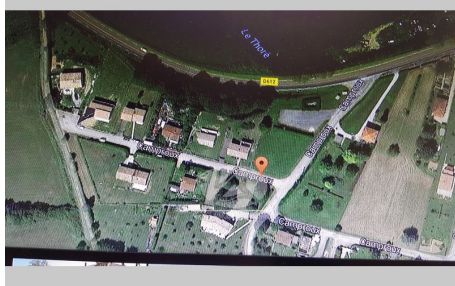

Agence Immobilière Le voltaire - 21 Boulevard Voltaire, 34410 Sérignan

06 42 80 45 49 - sylviediertimmo1@gmail.com - www.agencelevoltaire.fr

RCS 823199104 - Code NAF 6831Z - SIRET 82319910400014 - Garantie financière : GALIAN n° 49114 K

Document non contractuel - Barème des prix disponible sur notre site internet